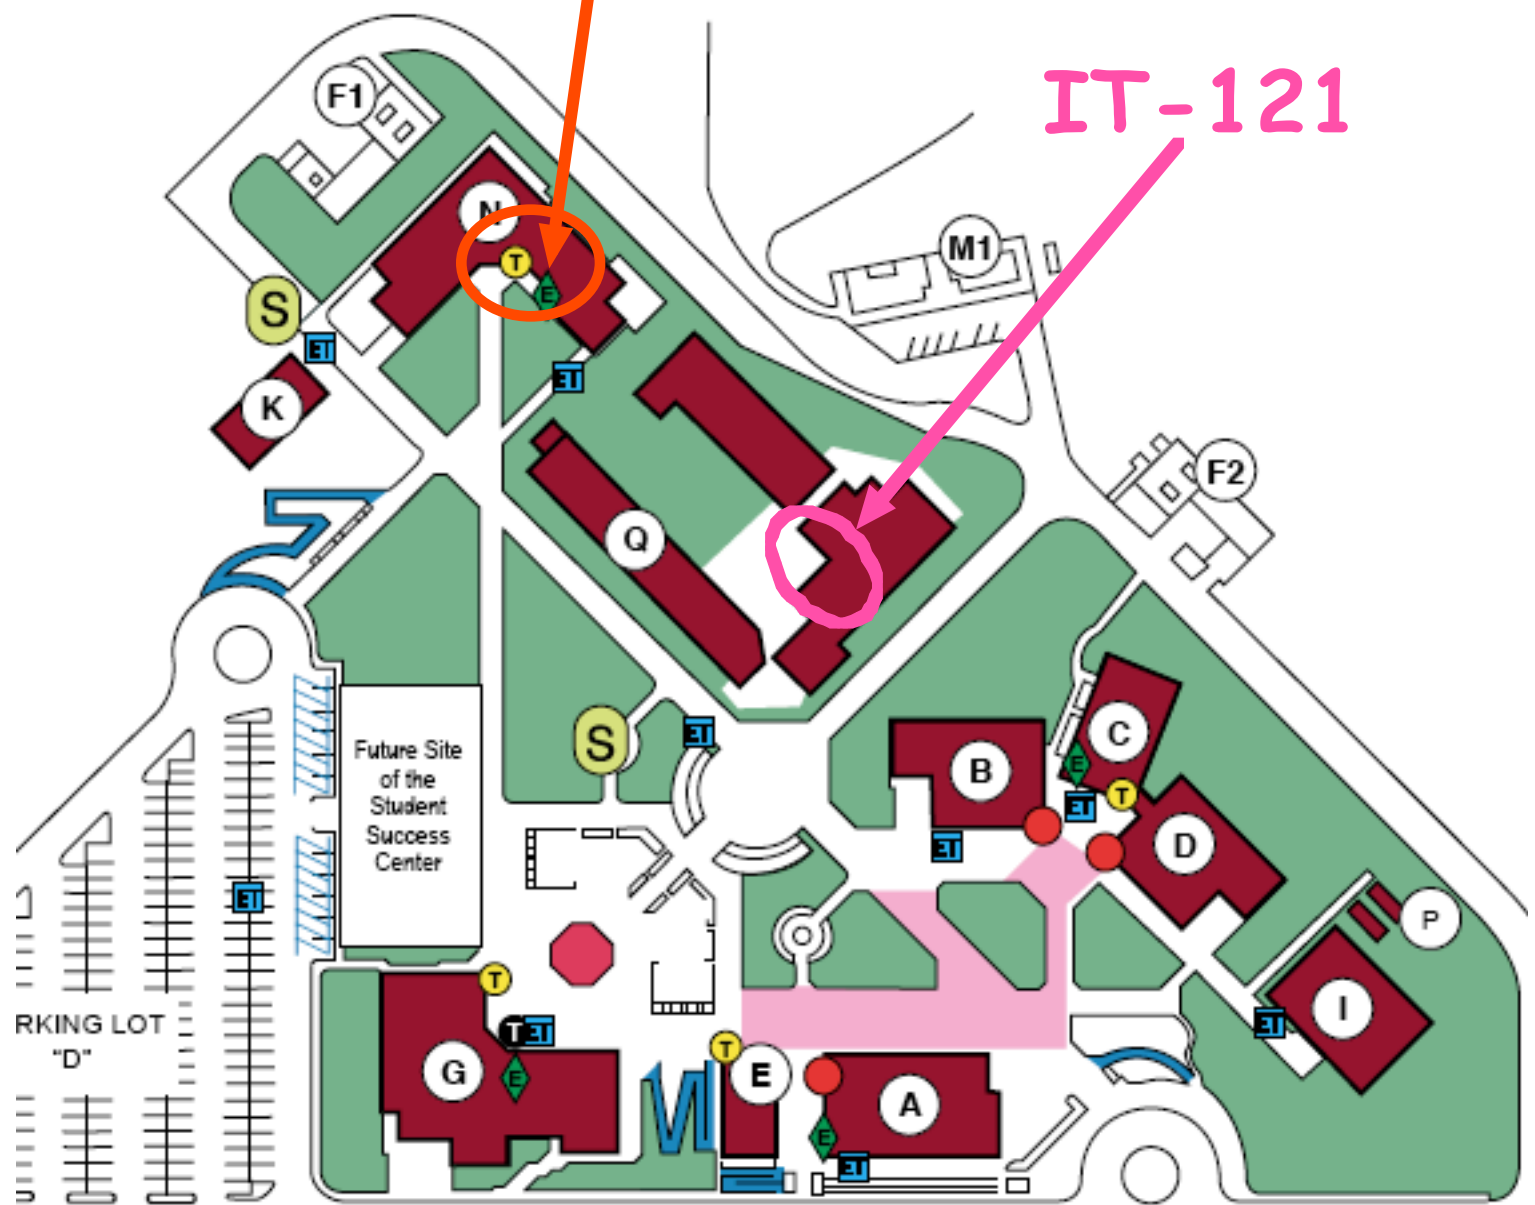

ATEC-118

IT-121

Pay \$1 for a 2-hr temporary parking permit. You can then park in any of the white stalls.

Parking meters