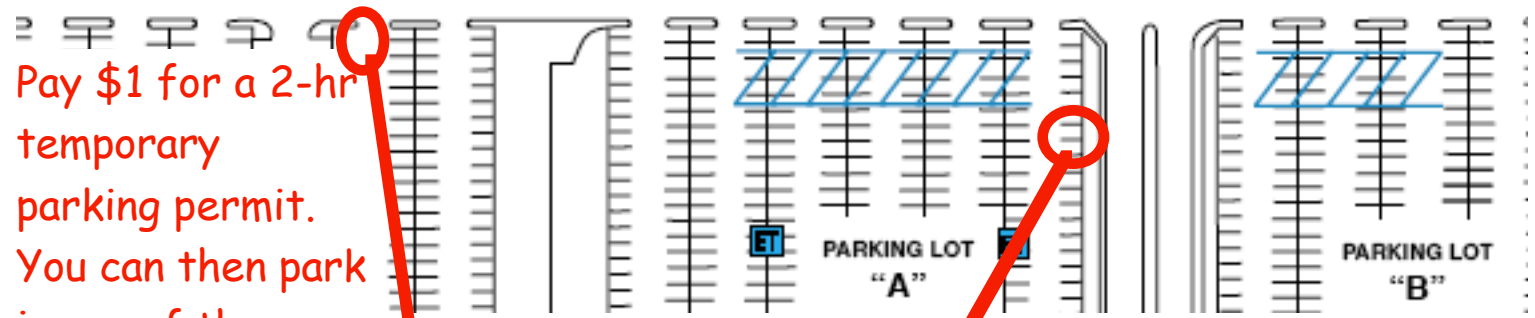

ATEC-118

IT-121

Pay \$1 for a 2-hr temporary parking permit. You can then park in any of the white stalls.

Parking meters