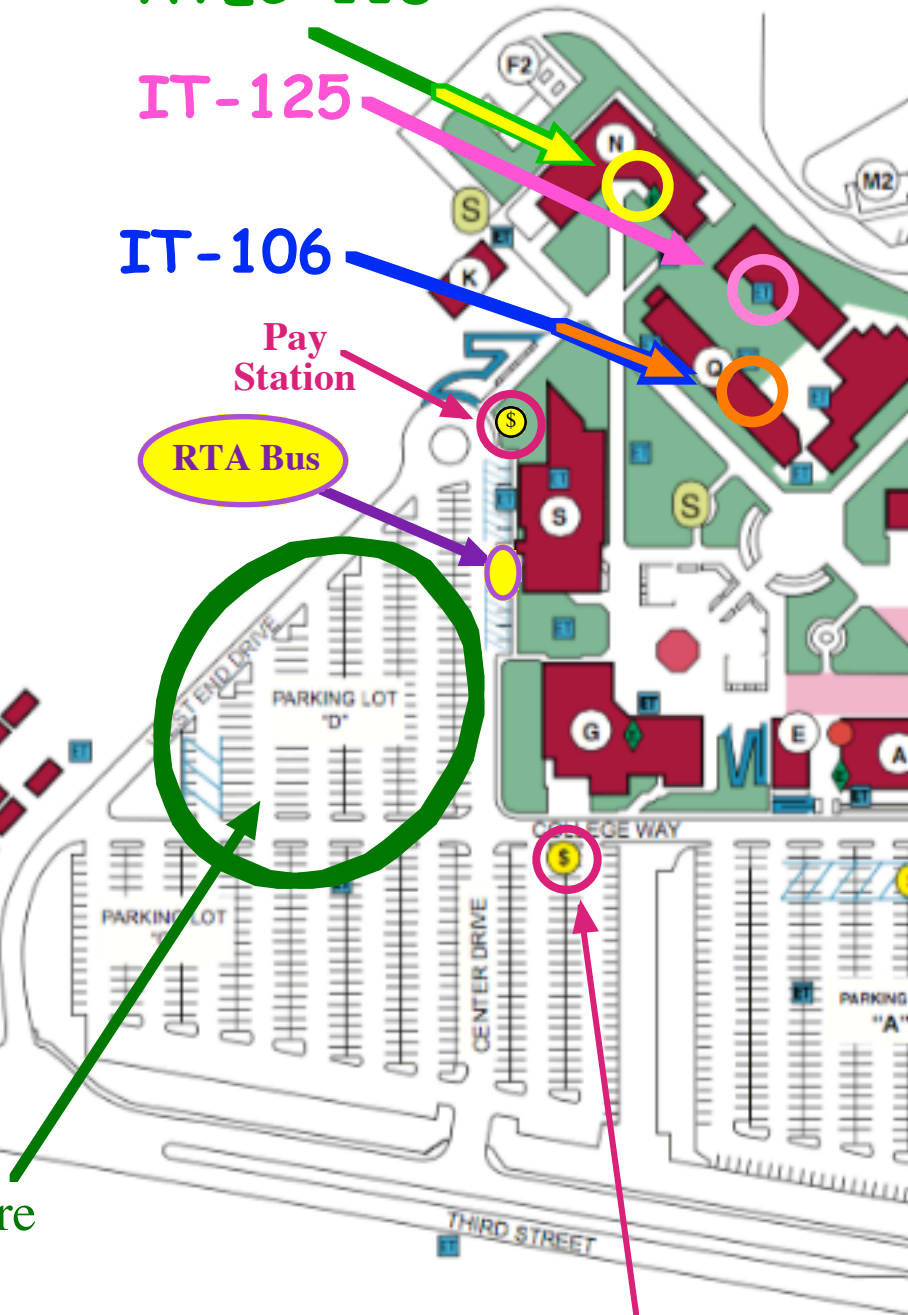

MAT-12 (Statistics)

For MAT-35 or 36,
please refer to the
other map on the
Midterm webpage.

Thursday
7:15 - 10:15 PM
IT-106

Friday
3 PM - 6 PM
IT-106 & 125

Saturday
12 PM - 3 PM
IT-106

Saturday
1 PM - 4 PM
ATEC-118

Soccer Field

Park in here

ATEC-118

IT-125

IT-106

Pay Station

RTA Bus

Pay Station (for those who don't have a student parking permit)

My Schedule:

Day: _____

Time: _____

Room: _____

Note: A prepaid RCCD parking permit is required for all vehicles parking on campus. If you don't already have a parking permit, please purchase a "pay-by-hour" pass for 2 (or 3) hours of parking.