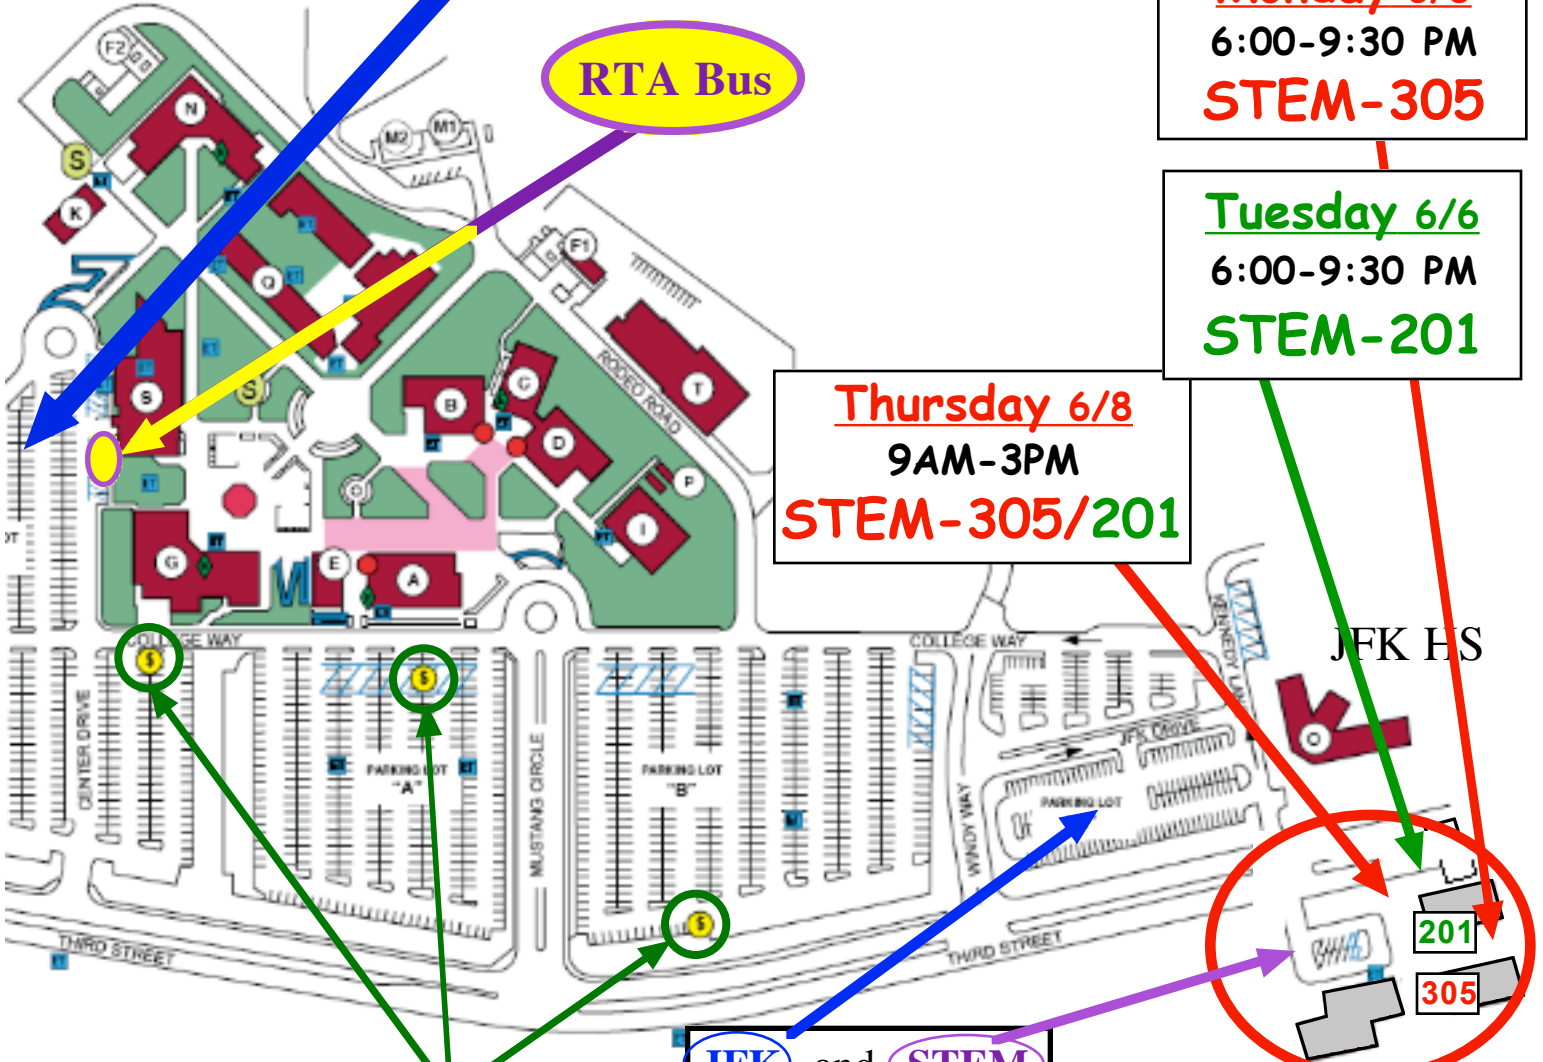

# Norco On-Line Mathematics **Final Exam**

**NORCO COLLEGE**

2001 Third St.  
Norco, CA 92860

Saturday and Wednesday

**Exams are in WEQ.**

(Please refer to the WEQ map.)

**RTA Bus**

Monday 6/5  
6:00-9:30 PM  
**STEM-305**

Tuesday 6/6  
6:00-9:30 PM  
**STEM-201**

Thursday 6/8  
9AM-3PM  
**STEM-305/201**

JFK HS

**Pay Stations**

(for those who don't have a student parking permit)

**JFK** and **STEM** parking both require a parking permit

**STEM Center**

**Note 1:** A prepaid RCCD parking permit is required for all vehicles parking on campus, including the JFK and STEM Center parking lots. If you don't already have a parking permit, please purchase a "pay-by-hour" pass (for 2 or 3 hours of parking).

**Note 2:** Park only in the white-marked stalls. Do not park in yellow-marked stalls (STAFF) or on the dirt.

**My Schedule:**

Day: \_\_\_\_\_  
Time: \_\_\_\_\_  
Room: \_\_\_\_\_