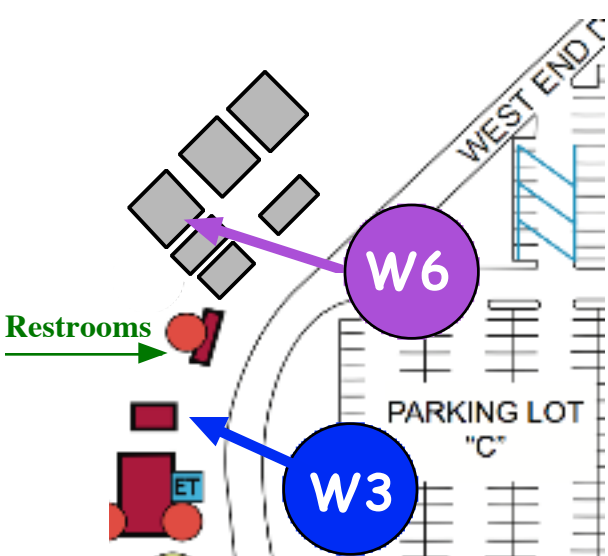

# Norco On-Line Mathematics Final Exam

**NORCO COLLEGE**

2001 Third St.  
Norco, CA 92860

West End Quad (WEQ)

Soccer Field

Pay Station

RTA Bus

**Monday, Tuesday & Thursday**  
Exams are in STEM Bldg.  
(Please refer to the STEM map.)

**Saturday 6/3**  
9:30 AM - 1 PM  
**WEQ-W6**

**Wednesday 6/7**  
2 - 5:30 PM  
**WEQ-W3**

Park in here

**Pay Station** (for those who don't have a student parking permit)

West End Quad (WEQ)

**Note 1:** A prepaid RCCD parking permit is required for all vehicles parking on campus. If you don't already have a parking permit, please purchase a "pay-by-hour" pass for 2 (or 3) hours of parking.